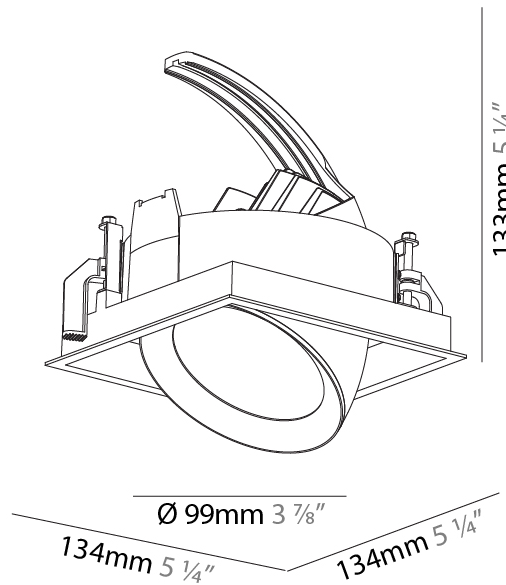

PHYSICAL

Shape: Square
 Diameter (mm): 99
 Diameter (in): 3 7/8
 Length (mm): 134
 Length (in): 5 1/4
 Height (mm): 133
 Height (in): 5 1/4
 Ceiling Thickness (mm): 10 / 12.5 / 15
 Ceiling Thickness (in): 3/8 or 1/2 or 9/16
 Min. Recessing Depth (mm): 160
 Min. Recessing Depth (in): 6 5/16
 Light Distribution: Adjustable / Downlight
 Weight (kg): .836
 Weight (lbs): 1.85
 Fixture Finish: SSR / BKV / CWI / CRY / HAB / UFT / ITA / RUA / FTG / MYG / LOD / PUS / FRO / FUP / KIA / POP / BLS / SPG / MEY / GOH / GUM / CHC / COM / ABZ / JAG / OBR / MOS / ROR
 Fixture Material: Aluminum Die Cast
 Cut-out Measurements: 125mm / 4 15/16" x 125mm / 4 15/16"

RATINGS AND CERTIFICATIONS

Certified By: Certified for North American Standards
 IP rating: IP20

	nm x 125mm 3/16" x 4 15/16"	160mm 6 5/16"	10 15 mm 3/8" 9/16"	45°	355°	

MECHANIQ SQUARE EFFICIENCY SINGLE RECESSED