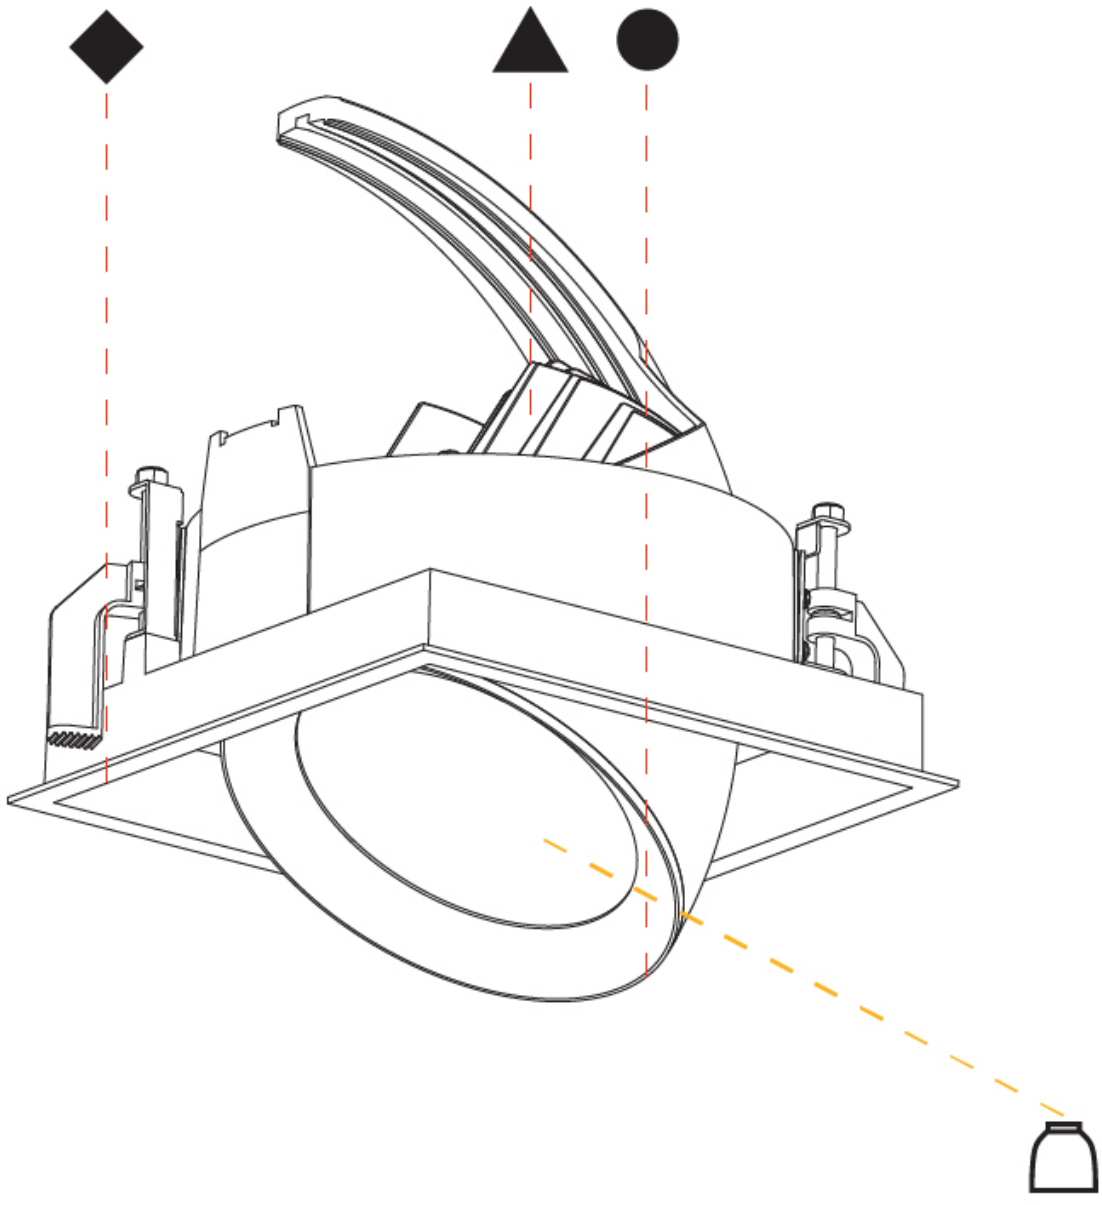

MECHANIQ SQUARE EFFICIENCY SINGLE RECESSED

A35106-

PROJECT	_____
TYPE	_____
SPECIFIER	_____
QUANTITY	_____
DATE	_____

A