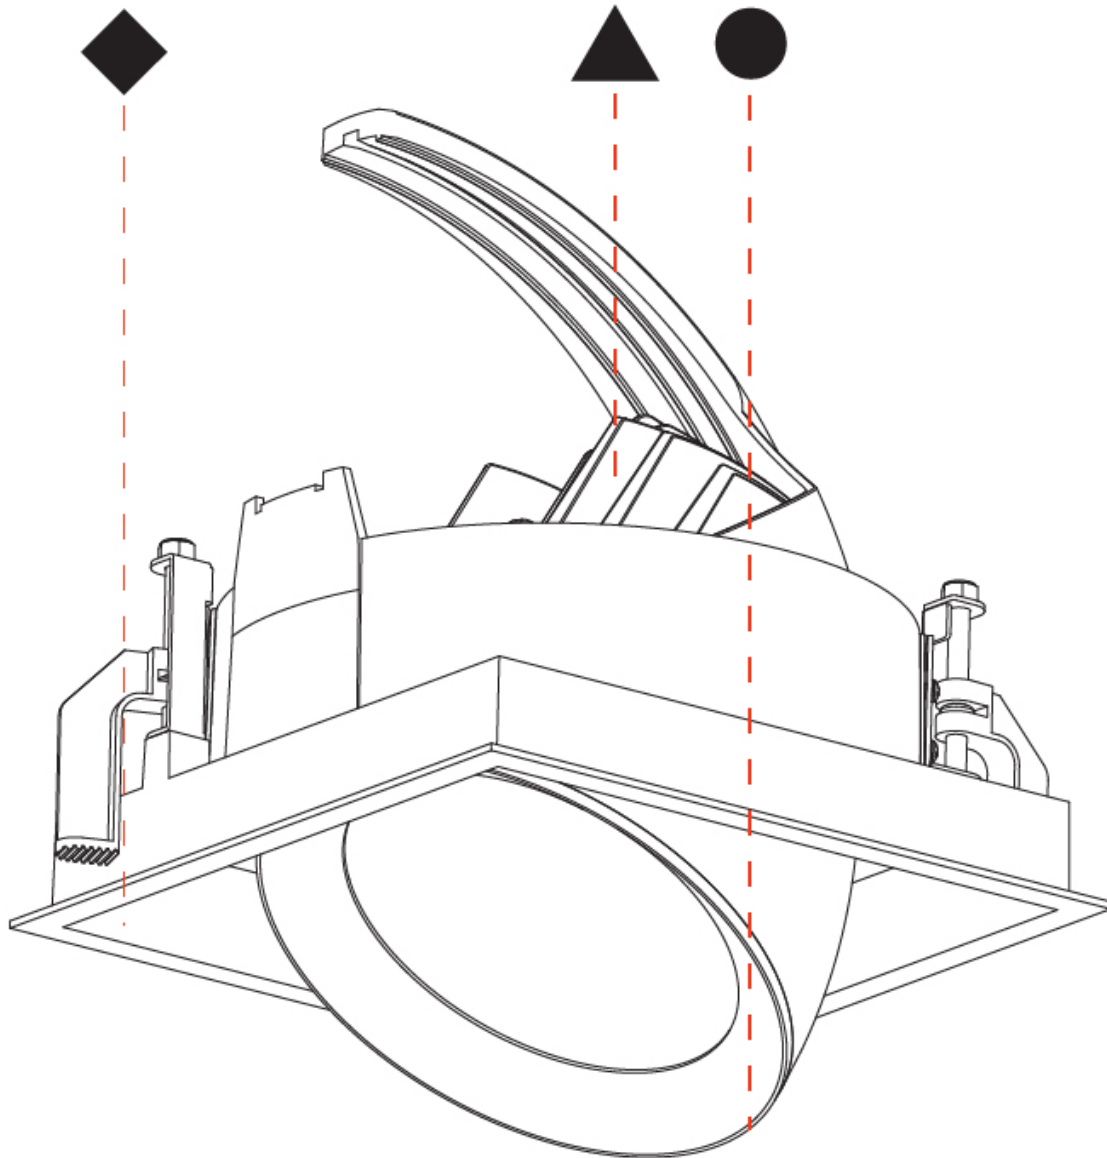

MECHANIQ SQUARE EFFICIENCY SINGLE RECESSED

A35103-

PROJECT	_____
TYPE	_____
SPECIFIER	_____
QUANTITY	_____
DATE	_____

A